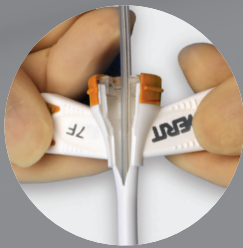

CARDIAC INTERVENTION

PreludeSNAP™

Splittable Sheath Introducer

Easier to Break
requiring 66% less break
force than its predecessor

Seamless
sheath-to-dilator
transition

PreludeSNAP™

Splittable Sheath Introducer

The Prelude SNAP from Merit Medical features a **SEAMLESS** sheath-to-dilator transition to reduce vessel trauma and provide ease of insertion through tortuous anatomy. The Prelude SNAP is also **EASIER** to break, requiring 66% less break force than its predecessor, making it effortless to remove and helping ensure leads stay in place.

PRODUCT FEATURES

Robust Valve Design

Tight seal to protect against air embolism and blood loss.

Improved Grip

Expanded wings with non-slip, ridged surfaces facilitate a tighter, more assured grip.

Easier to Break

Requires 66% less break force than its predecessor.*

Seamless Transition

Smoother sheath-to-dilator transition to reduce vessel trauma and promote ease of insertion.

KIT CONTENTS

- Splittable Sheath
- Dilator
- Guide Wire 0.038" x 50 cm or 0.038" x 80 cm
- Merit Advance Needle 18G x 7cm
- 12 mL Syringe