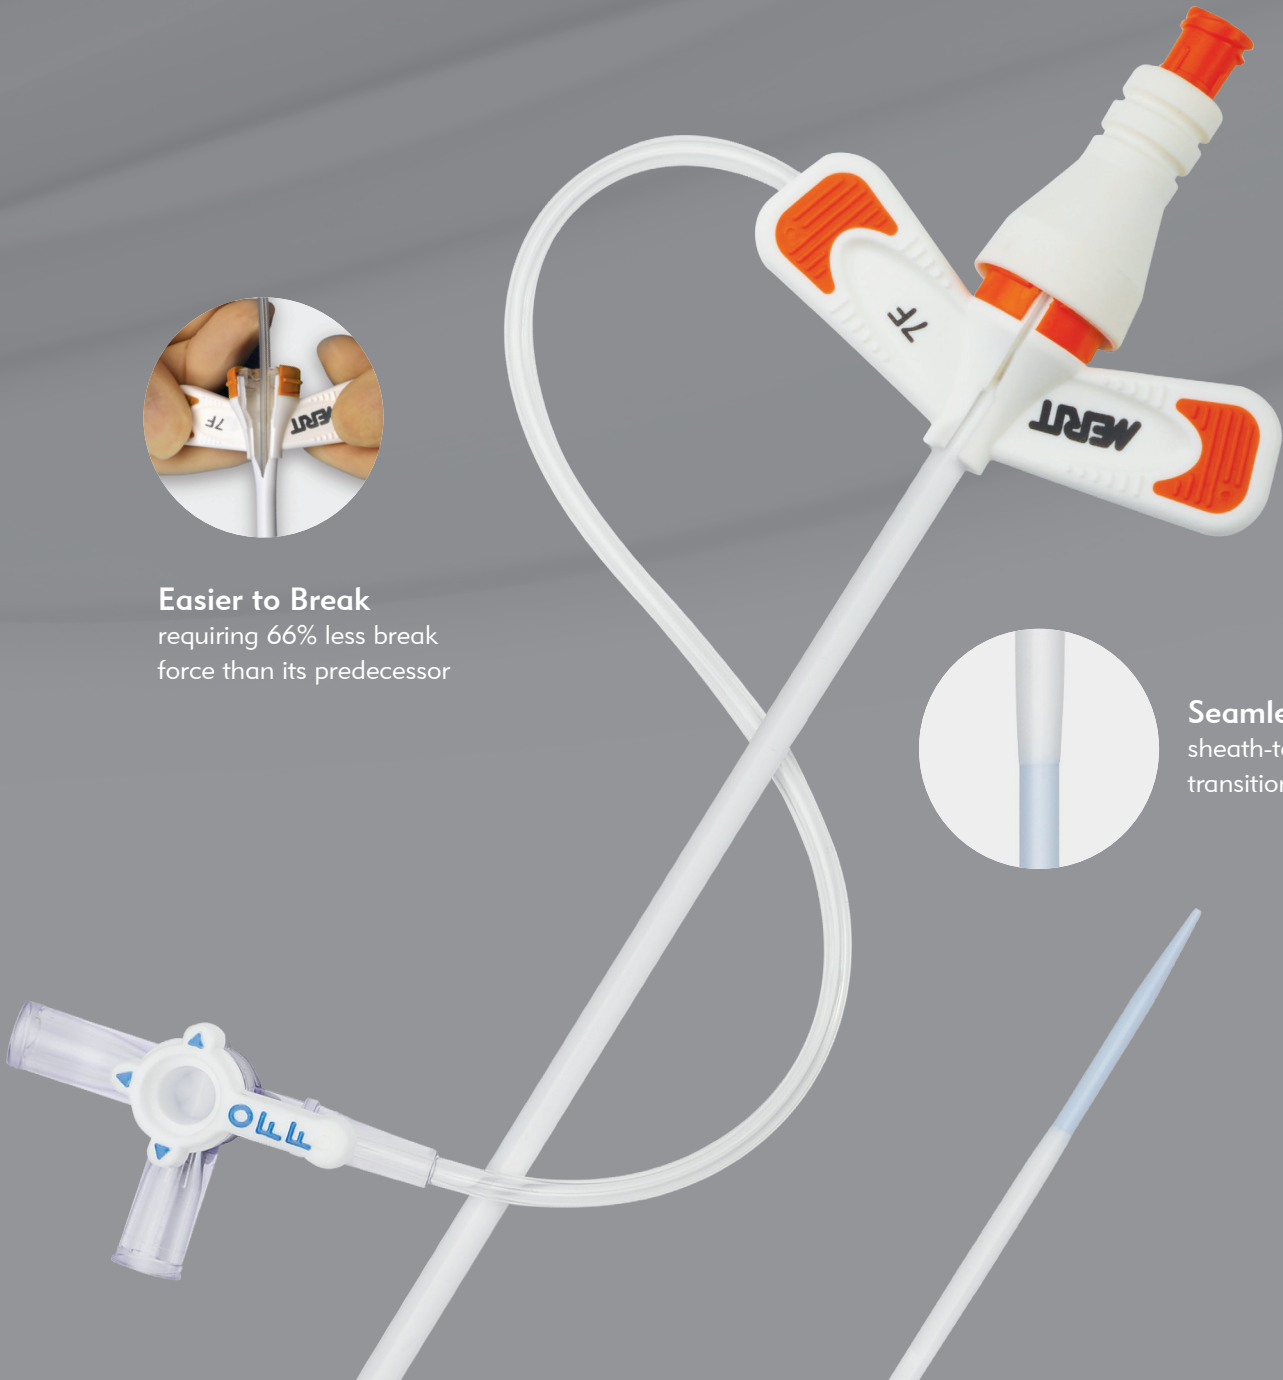

CARDIAC INTERVENTION

PreludeSNAP™

Splittable Sheath Introducer

Easier to Break
requiring 66% less break
force than its predecessor

Seamless
sheath-to-dilator
transition

PreludeSNAP™

Splittable Sheath Introducer

The Prelude SNAP from Merit Medical features a **SEAMLESS** sheath-to-dilator transition to reduce vessel trauma and provide ease of insertion through tortuous anatomy. The Prelude SNAP is also **EASIER** to break, requiring 66% less break force than its predecessor, making it effortless to remove and helping ensure leads stay in place.

PRODUCT FEATURES

Robust Valve Design

Tight seal to protect against air embolism and blood loss.

Improved Grip

Expanded wings with non-slip, ridged surfaces facilitate a tighter, more assured grip.

Easier to Break

Requires 66% less break force than its predecessor.*

Seamless Transition

Smoother sheath-to-dilator transition to reduce vessel trauma and promote ease of insertion.

KIT CONTENTS

- Splittable Sheath
- Dilator
- Guide Wire 0.038" x 50 cm or 0.038" x 80 cm
- Merit Advance Needle 18G x 7cm
- 12 mL Syringe